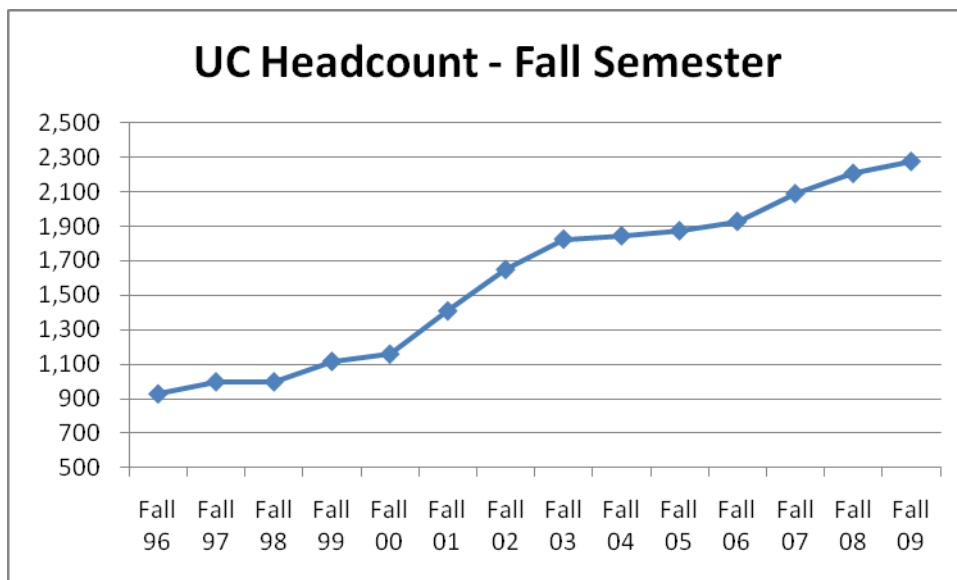

### University Center Enrollment Increases for Fall 2009

SIOUX FALLS, SD – October 5, 2009 – Enrollment at South Dakota Public Universities & Research Center (University Center) is up 3.1% for the fall of 2009. Total enrollment at UC this fall is 2,275 students, an increase of 69 students over fall 2008.

“This fall continues the consistent pattern of growth we have seen over the last several years” said Mark Lee, University Center Executive Dean. In the past five years, University Center has grown from 1,845 students in the fall of 2004 to 2,275 today – an increase of over 23%. Since fall 2000, the last fall term at the Bergeland Center in downtown Sioux Falls, University Center has seen significant enrollment growth. In this time, headcount has grown by 96% and the number of credit hours delivered has increased by 178%.