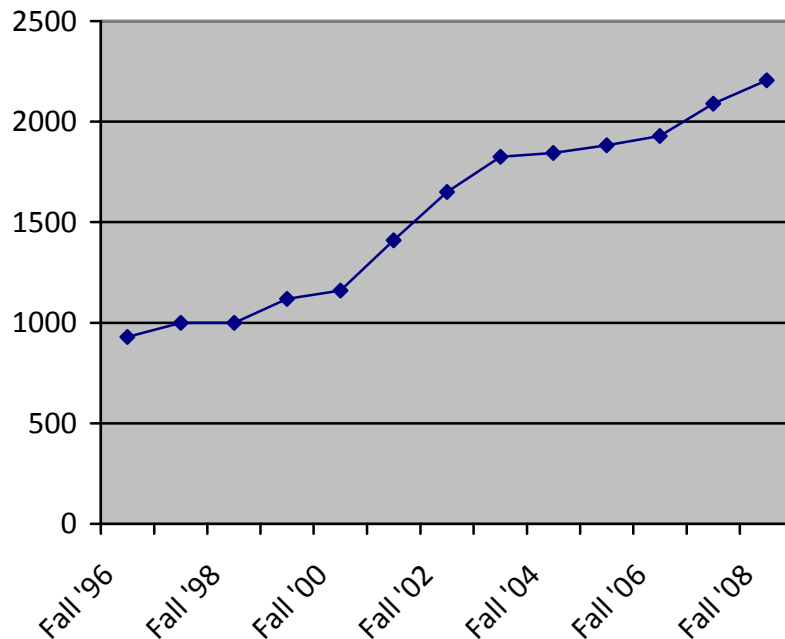

FOR IMMEDIATE RELEASE

University Center Enrollment Increases for Fall 2008

SIOUX FALLS, SD – October 6, 2008 – Enrollment at South Dakota Public Universities & Research Center (University Center) is up 5.6% for the fall 2008 term. Total enrollment at UC this fall is 2,206 students, an increase of 117 students over fall 2007.

“We are pleased that this fall’s report supports the pattern of continued growth we have seen over the last several years” said Mark Lee, University Center Executive Dean. In the past three years, University Center has grown from 1,883 students in the fall of 2005 to more than 2,200 today – an increase of 17%. Since fall 2000, the last fall term at the Bergeland Center in downtown Sioux Falls, University Center has seen significant enrollment growth. In this time, headcount has grown by 90% and the number of credit hours delivered has increased by 172%.

Unduplicated Headcount

For the fall 2008 term, the number of full-time equivalent (FTE) students at University Center is 1,195. This reflects the number of credit hours taken by each student. The difference between University Center’s headcount enrollment and FTE points to the type of students who study at University Center – individuals attending part-time while working full or part-time jobs. Lee noted, “Our continued growth confirms that we are meeting the unique needs of the adult learners in the Sioux Falls community.”