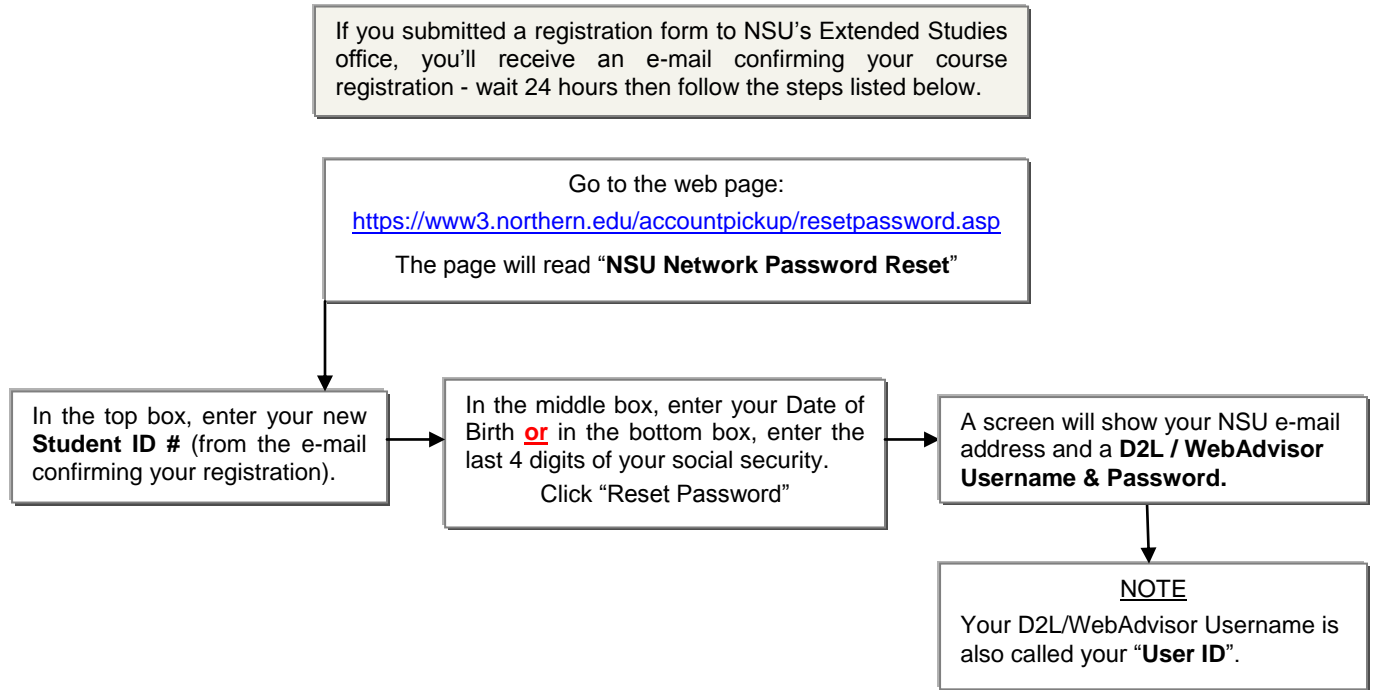

How to Get a NSU E-Mail Account & WebAdvisor / D2L Username

Your Username and Password will provide you access to your online course through D2L (a link is on the NSU homepage). In addition, you will be able to access WebAdvisor to:

- View your student account (including your financial aid balance, if applicable)
- Pay your tuition using E-Check, Credit Card, or Monthly Installment Payments
- Set up an "Authorized Payer" account (to allow your parent/guardian to pay your tuition)