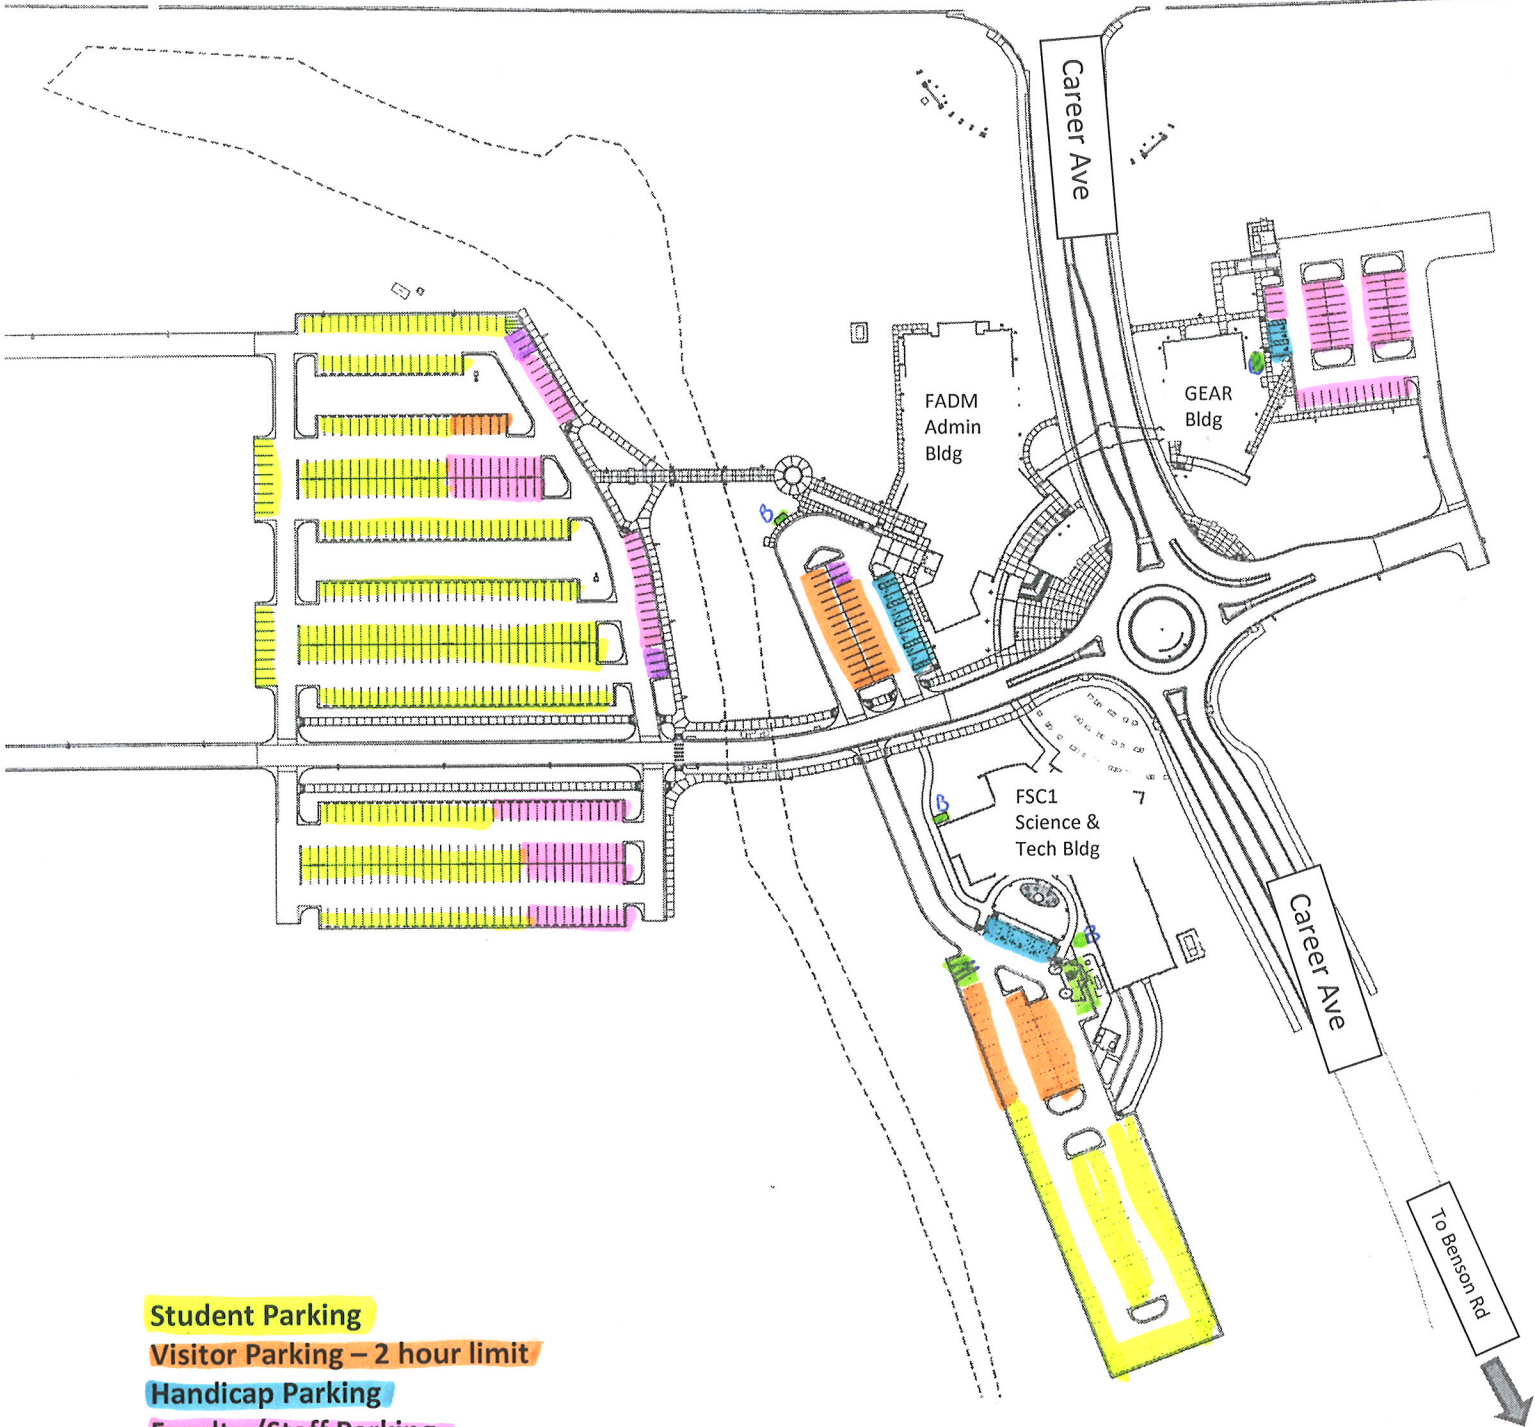

University Center Sioux Falls Campus & Parking Map

N 60th St / Hwy 38

To I-29 →

Student Parking

Visitor Parking – 2 hour limit

Handicap Parking

Faculty /Staff Parking

State Car Parking

Bicycle Parking B

Motorcycle Parking M

Fuel Efficient Vehicle Parking